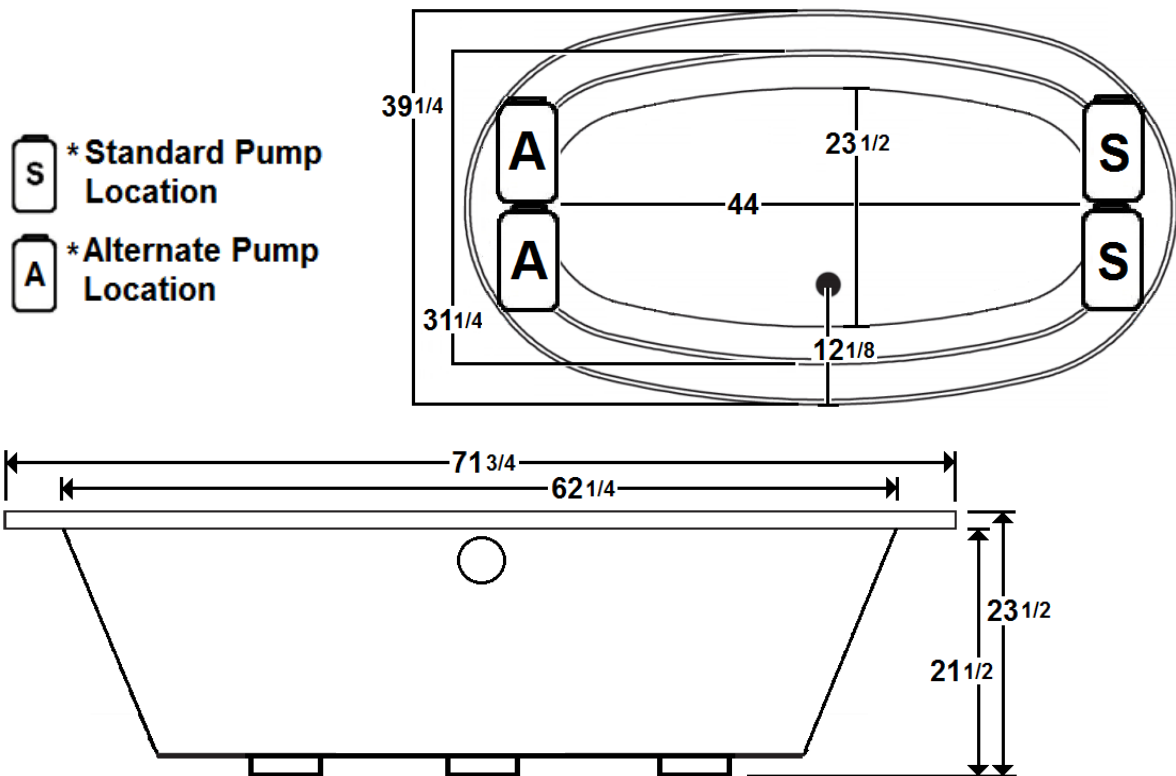

CREWE 3

72" x 40" Drop-In Acrylic Combo Bath

Model Number
7240CWA064
Drop-In Combo Bath in White

Features

- Color-matched jet trim
- 10 adjustable hydrotherapy jets
- 24 high output lateral air jets
- Constructed of high-gloss durable acrylic
- 3-Speed control for the 13.0 Amp pump
- 12.0 Amp variable speed blower
- Mood light included
- Inline heater available – LM300
- Pre-leveled base for easy installation
- Can be installed as an undermount
- Made in the USA

All dimensions are +/- 1/2" and subject to change without notice

Technical Information

- Weight: 175 lbs.
- Water Depth to Overflow: 15 3/4"
- Water Operating Level:
- Water Capacity: 76 gal.
- Sump Dimension: 44" x 23 1/2"